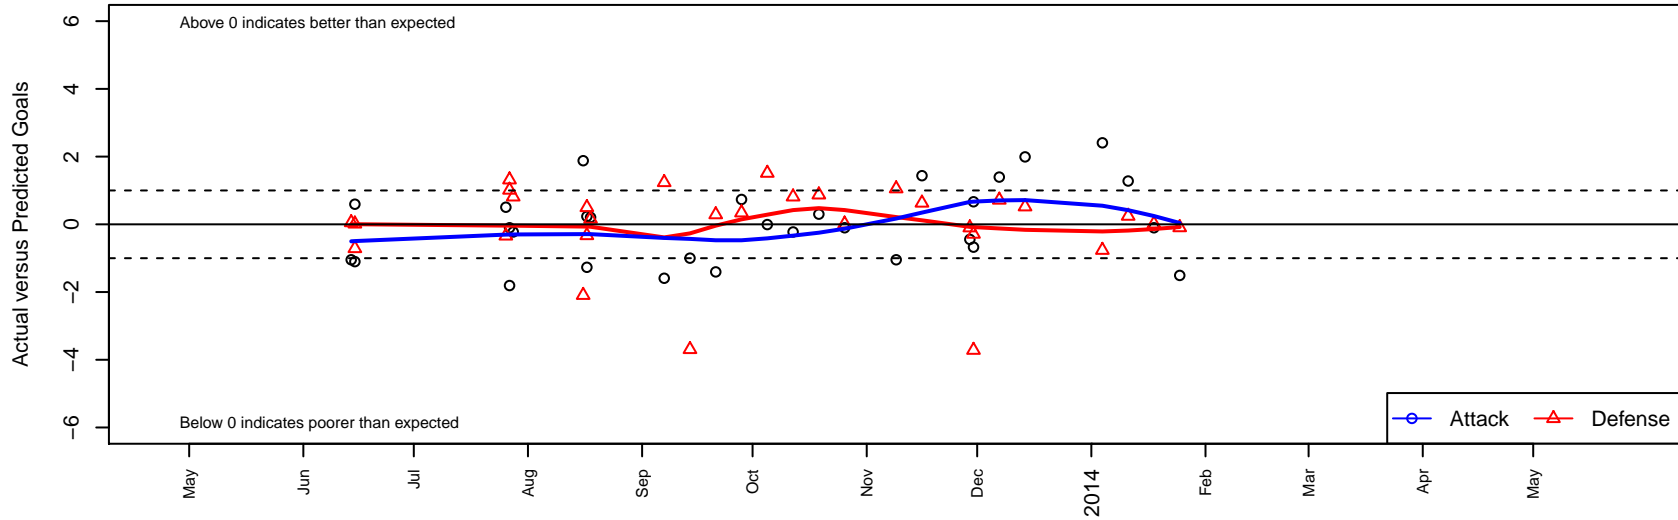

Crossfire Select Metzger G00

Crossfire Select
 Redmond, WA
 G00 total strength=876
 attack=1.5 defense=1.13
 fall league = NPSL G13D1
 notes= Explosion
 alt names used:
 Crossfire Explosion
 Crossfire Select Explosion
 Crossfire Select G00 Metzger
 Crossfire Select G00-Metzger

Venues played:
 Shoreline Classic GU12-13 Gold
 Crossfire Select Cup GU13 Gold
 Mt Hood Challenge GU13 Silver
 NPSL G13D1
 Cranberry Cup U13-14
 Founders Cup G00

Crossfire Select Metzger G00
 Dots are actual minus expected GF (blue circles) and GA (red triangles).
 Blue line is smoothed change in attack strength. Red is smoothed change in defense strength.